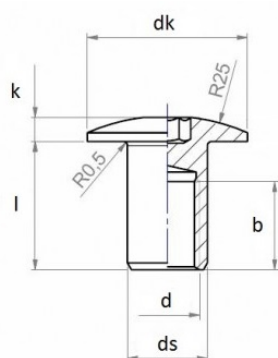

PRODUCT SHEET

Description:

Steel Head D-595,5mm Hex,M8,Head $\varnothing 20 \times 3$ mm,Shaft $\varnothing 10 \times 16$ mm,RAW $\varnothing 10 \times 16$ mm,RAW

Item number:

12.09.931-0

Units	Box	Carton	HS Code	Barcode
Pcs.	1	1000	7318190090	 5704866026208

dk	d	ds	k	l	b.	s
20	M8	10	3	16	12	5